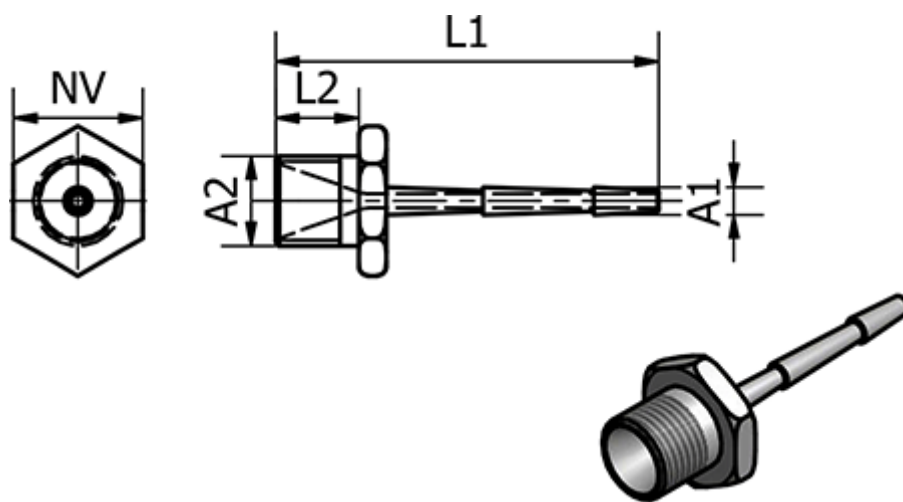

# Data Sheet

Article number: 58623901ES

Description: Tube Connector 239.01-ES, Ø4 - G 1/8"  
Stainless

## Measures

Ext. Hose Diameter A1	= 4
L1	= 41.5
L2	= 9
NV	= 14
Thread A2	= G 1/8"